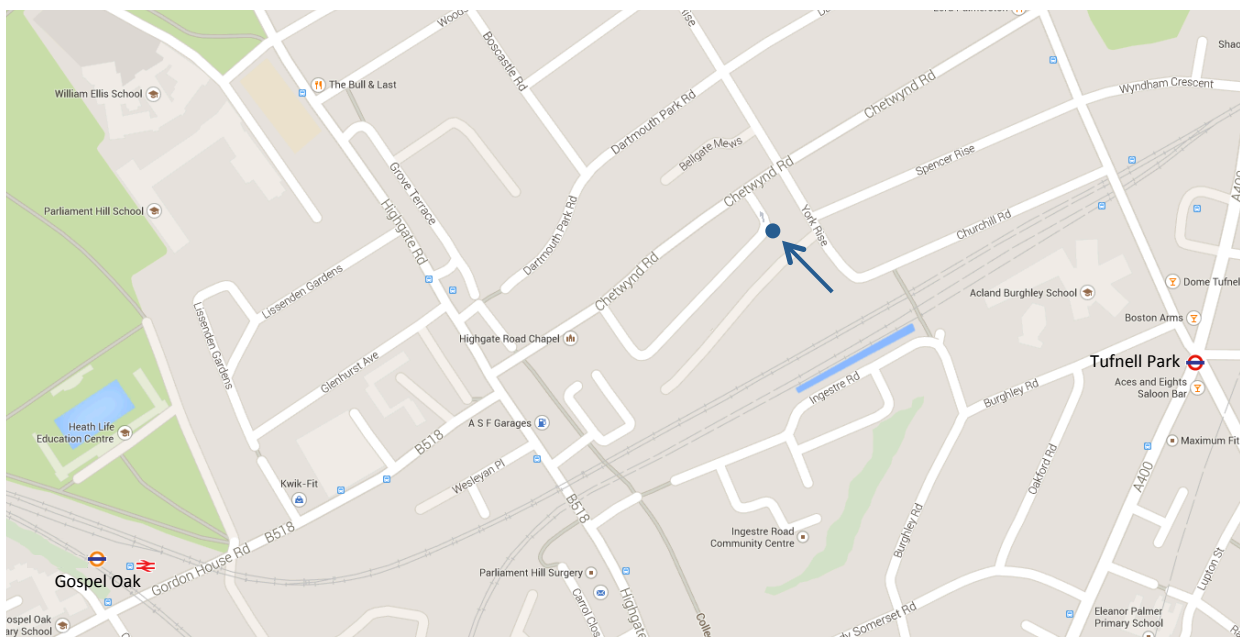

origin

IP & Technology Law

📞 0207 424 1950

🚇 Tufnell Park (Northern line)

🏠 Twisden Works
Twisden Road
London NW5 1DN

🚇 Gospel Oak (Overground)

Nearest tube station

Tufnell Park is a 5 minute walk away and can be reached via the High Barnet branch of the Northern Line.

Twisden Works

A small converted warehouse set behind a courtyard; it sits (a bit incongruously) at one end of a row of small terraced Victorian houses.

Directions

Twisden Road is a short 1-way residential road; at the end furthest from the entrance (i.e. at the NE end of Twisden Road), there are some large wooden gates on the right hand side of the road. There's an entry-phone marked Origin - please call up (or call our main number) and we'll open the gates. You can then reverse your vehicle into the courtyard behind the gates (there are street parking restrictions between 10am and noon).